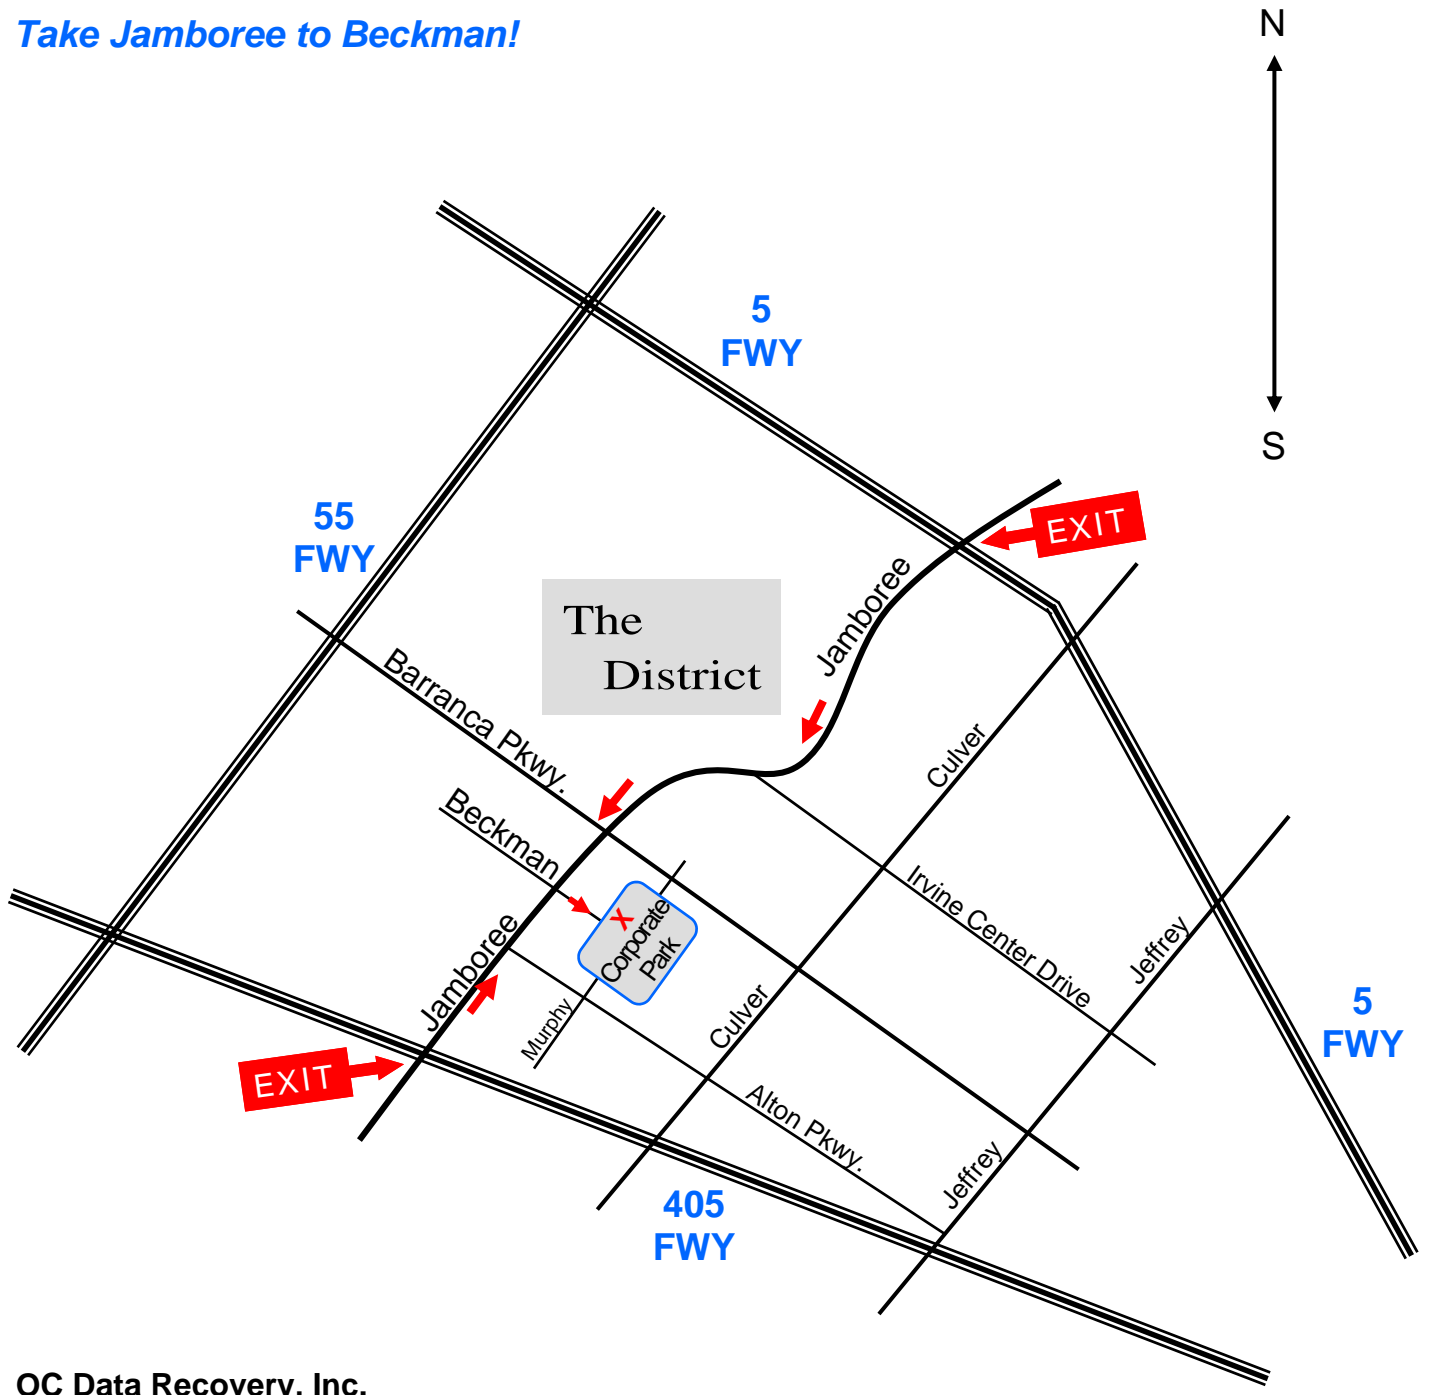

Map to OC Data Recovery, Inc.

Take Jamboree to Beckman!

OC Data Recovery, Inc.

3 Corporate Park
Suite 225
Irvine, CA 92606

Take Jamboree to Beckman

Office Hours:

Monday - Friday
8:30 AM - 5:30 PM

Phone: 800-422-7111